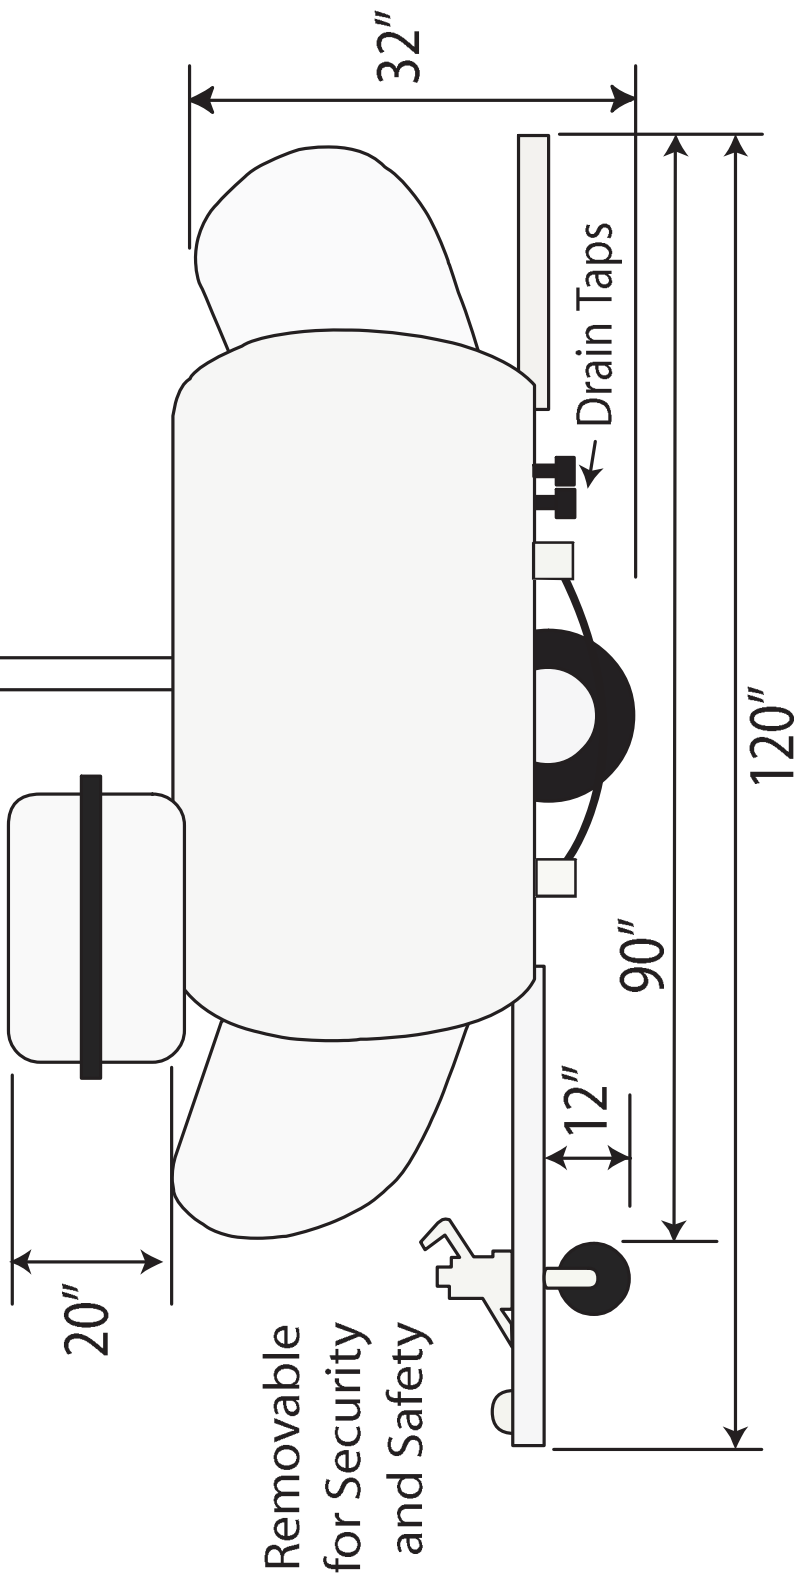

Umbrella Adjustable
to 7' to Top

WILLYDOG - Side

WWW.WILLYDOGS.COM
1(800)915-4683