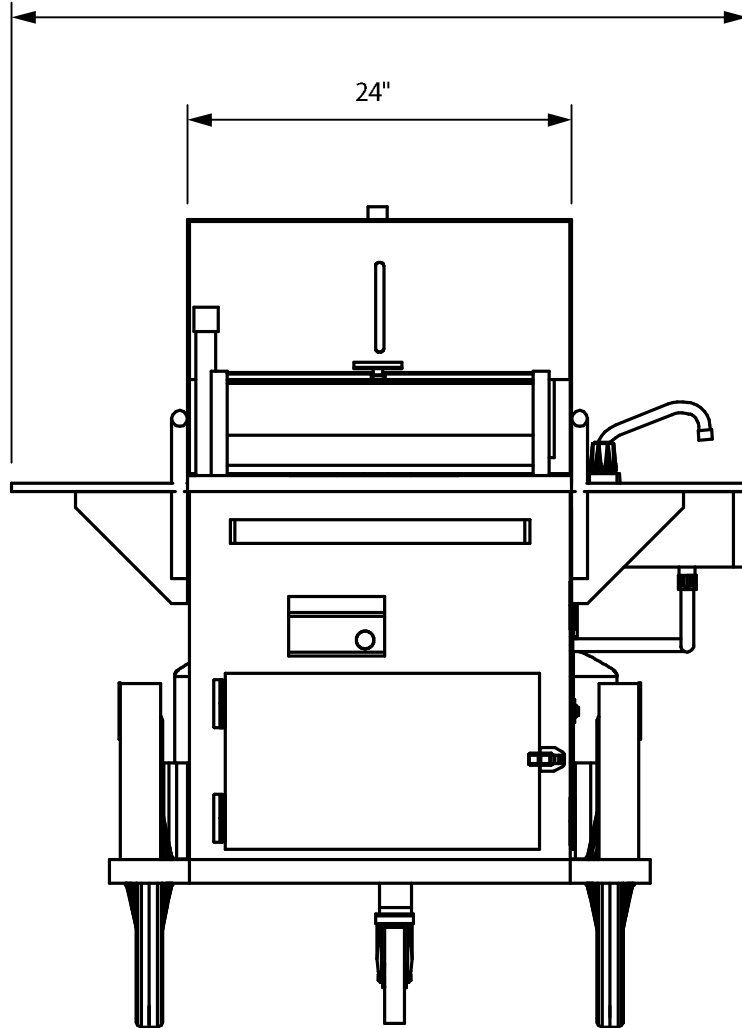

FRONT

46" (SEE NOTE)

NOTE: CAN BE MADE NARROWER
TO FIT DOOR